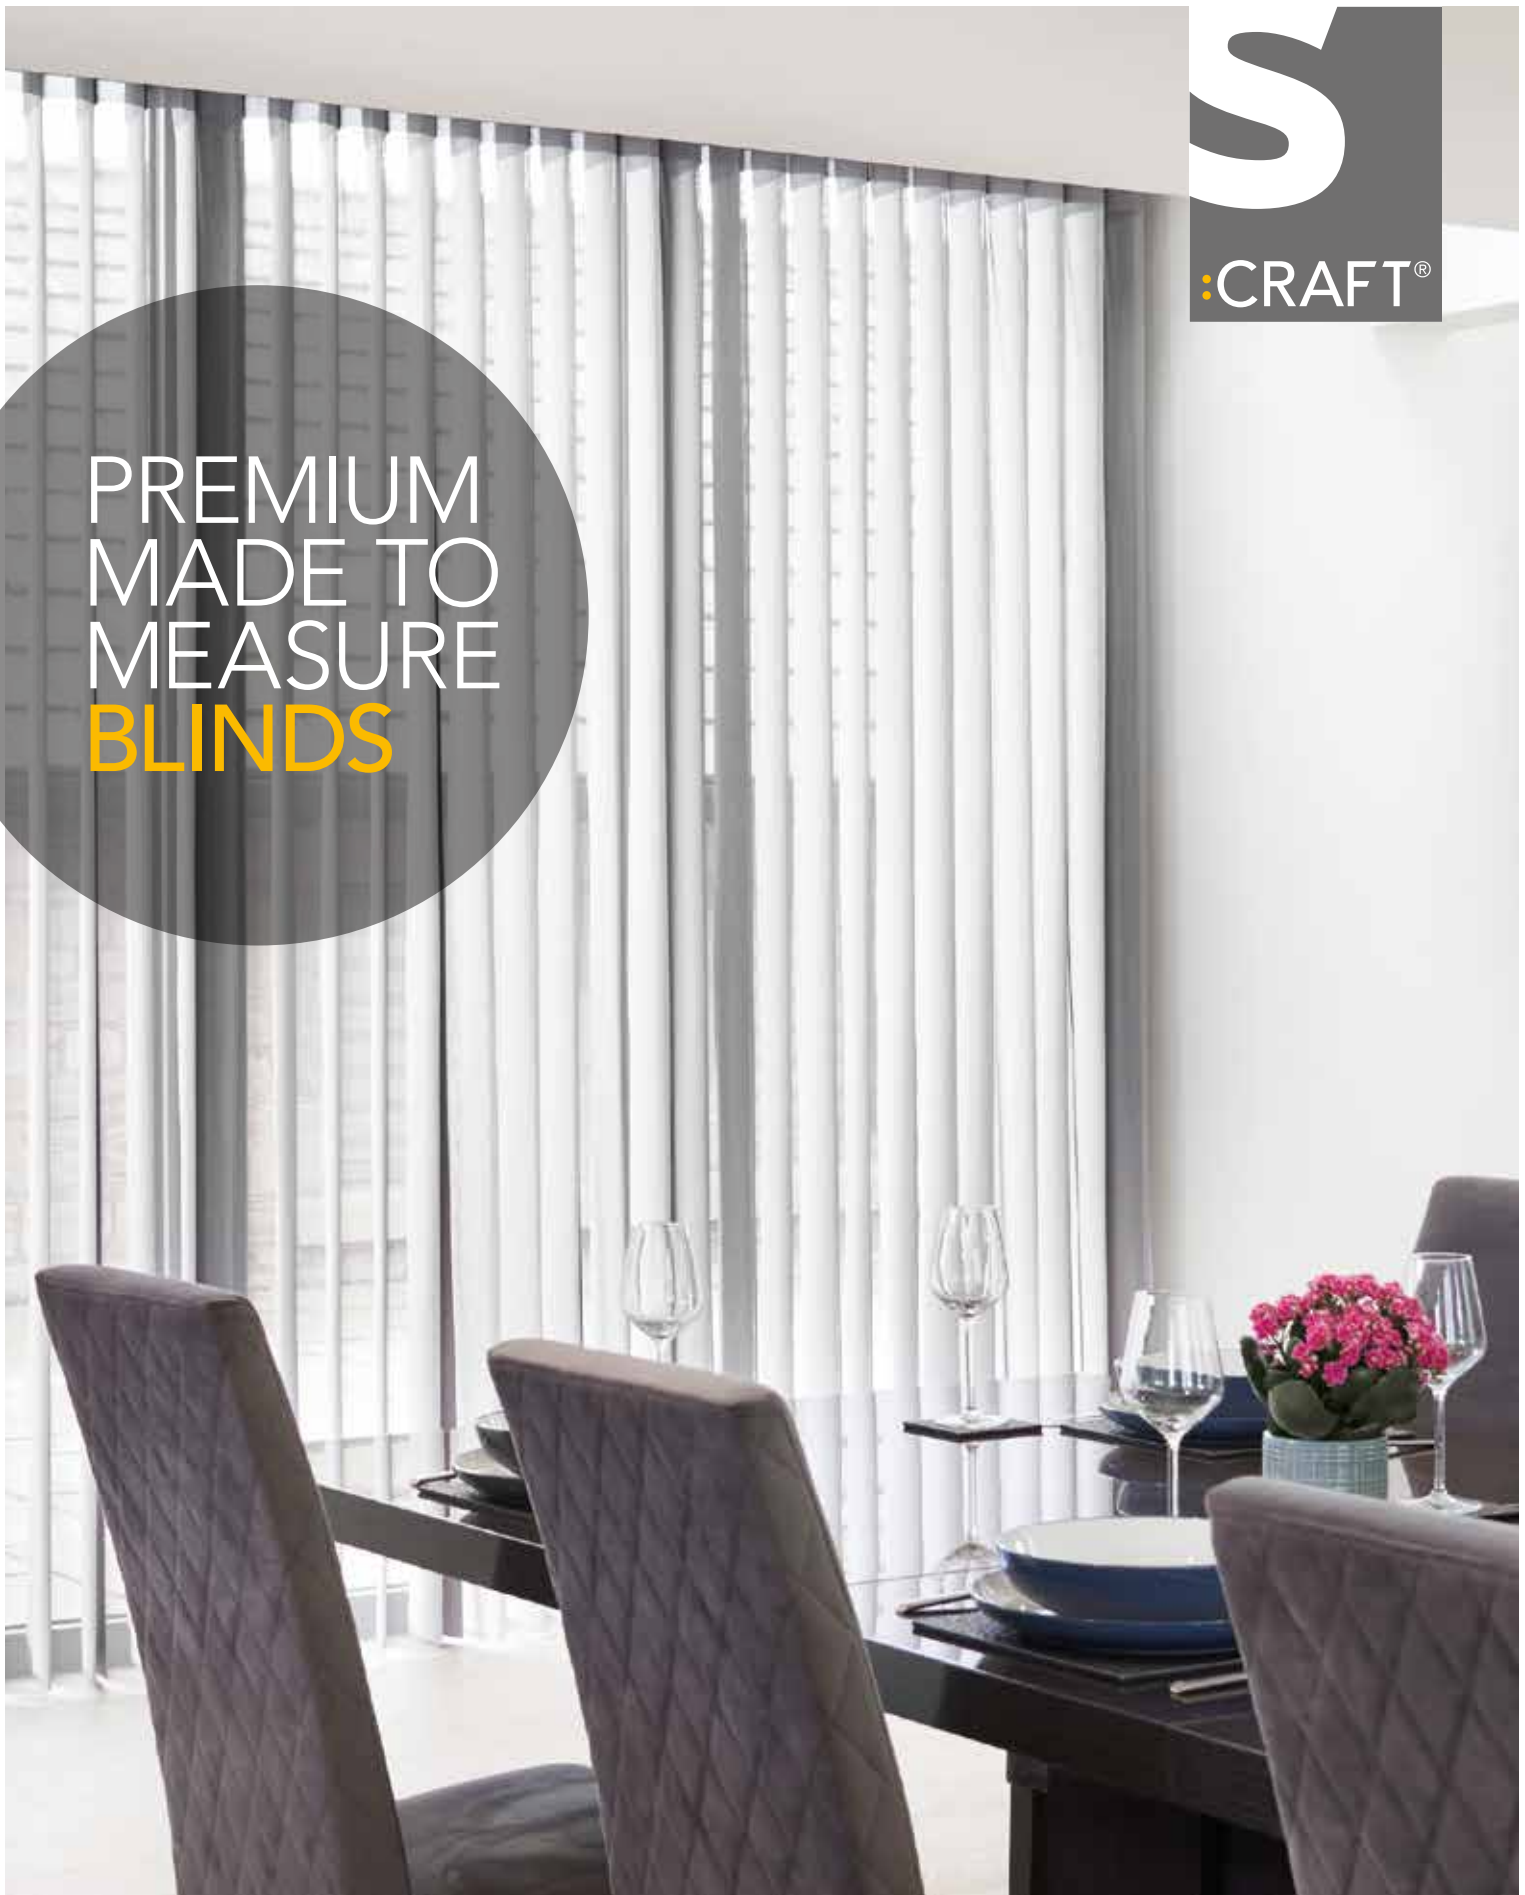

PREMIUM
MADE TO
MEASURE
BLINDS

Transform your living space

At S:CRAFT, we understand how window dressings can transform a living space. Your choice of blinds helps create the character of your home, whether you're looking for contemporary or cosy, laid-back or luxurious, country-chic or city-slick. Whatever your style, you'll find the perfect fit for every room with our range of premium made-to-measure blinds.

Custom-crafted using high quality materials and with great attention to detail, S:CRAFT blinds combine practicality and style that will breathe new life into your home. Our bespoke window coverings are intelligently designed to provide both privacy and light-control to create your ideal environment.

From crisp rollers to sophisticated romans, modern panels and versatile verticals, our range offers window treatments for every interior scheme. All our blinds are child-safe, and options such as motorisation – to remotely open your blinds at the touch of a button – are designed to make your life easy. All you need to do is choose which of our stylish designs and fabrics are right for your home. Why not mix and match?

CHOOSE FROM A RANGE OF BLIND DESIGNS, FABRICS AND COLOURS TO ENHANCE YOUR HOME

CONTENTS

Designer Signature collection.....	
Avignon	04
Lyon	06
Rochelle	08
Versailles.....	10
Duo rollers	
Mirande	12
Genoa collection	
Albaro	14
Serino.....	15
Honeycomb.....	
Parma	16
Fabric roman.....	
Roque	18
Designer fabrics	
Aversa	20
Dijon	22
Lioni	24
Why choose S:CRAFT blinds?	26