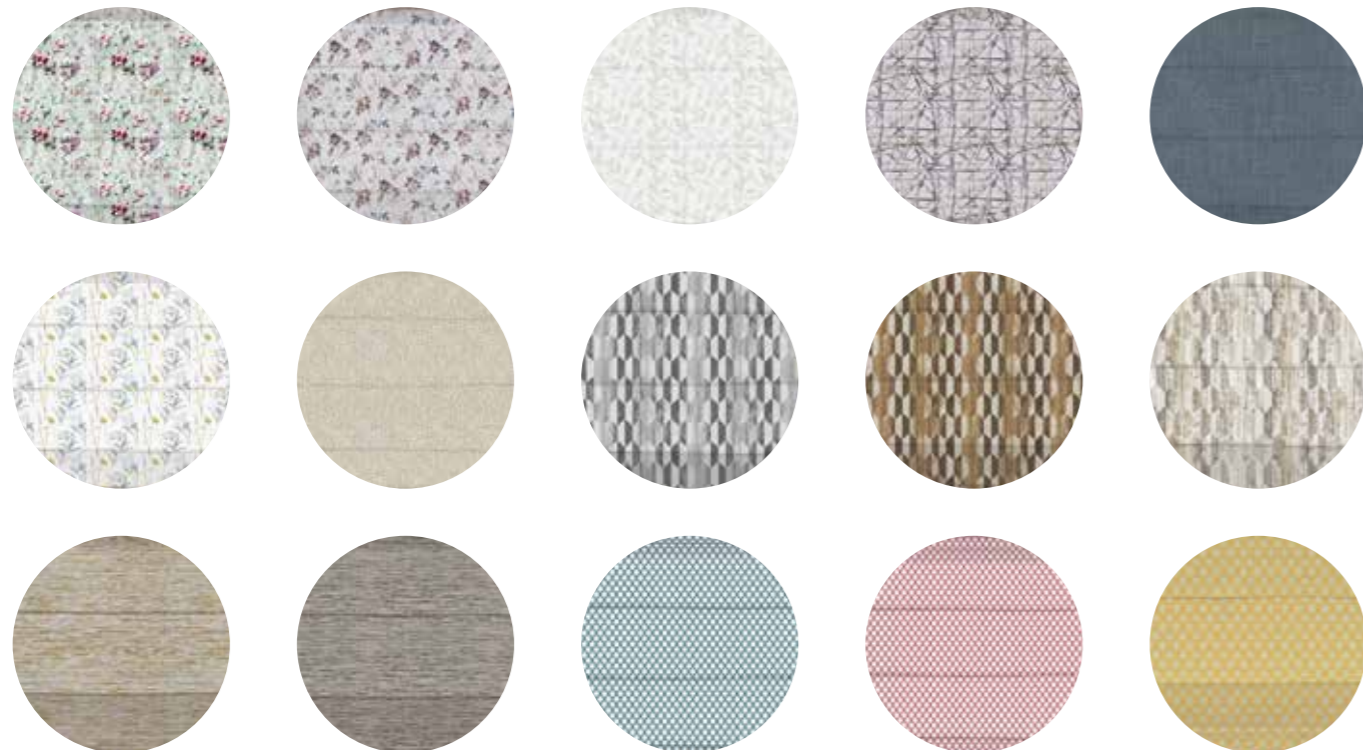

COMING
SOON

Roque Fabric Roman

SOPHISTICATED SOFTNESS

There's no doubt that sumptuous roman blinds can add a touch of luxury to your home. Whether you're looking for a relaxed feel with subtle folds or you'd prefer to make a statement with a bold print for a formal scheme, our premium made-to-measure Roque Roman Blinds are available in a rich range of fabrics to suit any interior style.

As with all our ranges, you can enhance Roque blinds to make sure they are the perfect fit for your home. Choose your blinds to be stacked or cascading when drawn, add room-darkening lining for cosy bedrooms, select a cassette system in matching fabric, or motorisation to operate your blinds at the touch of a button.

ADD AN EYE-CATCHING
FINISHING TOUCH WITH OUR
GEMSTONE DETAILING