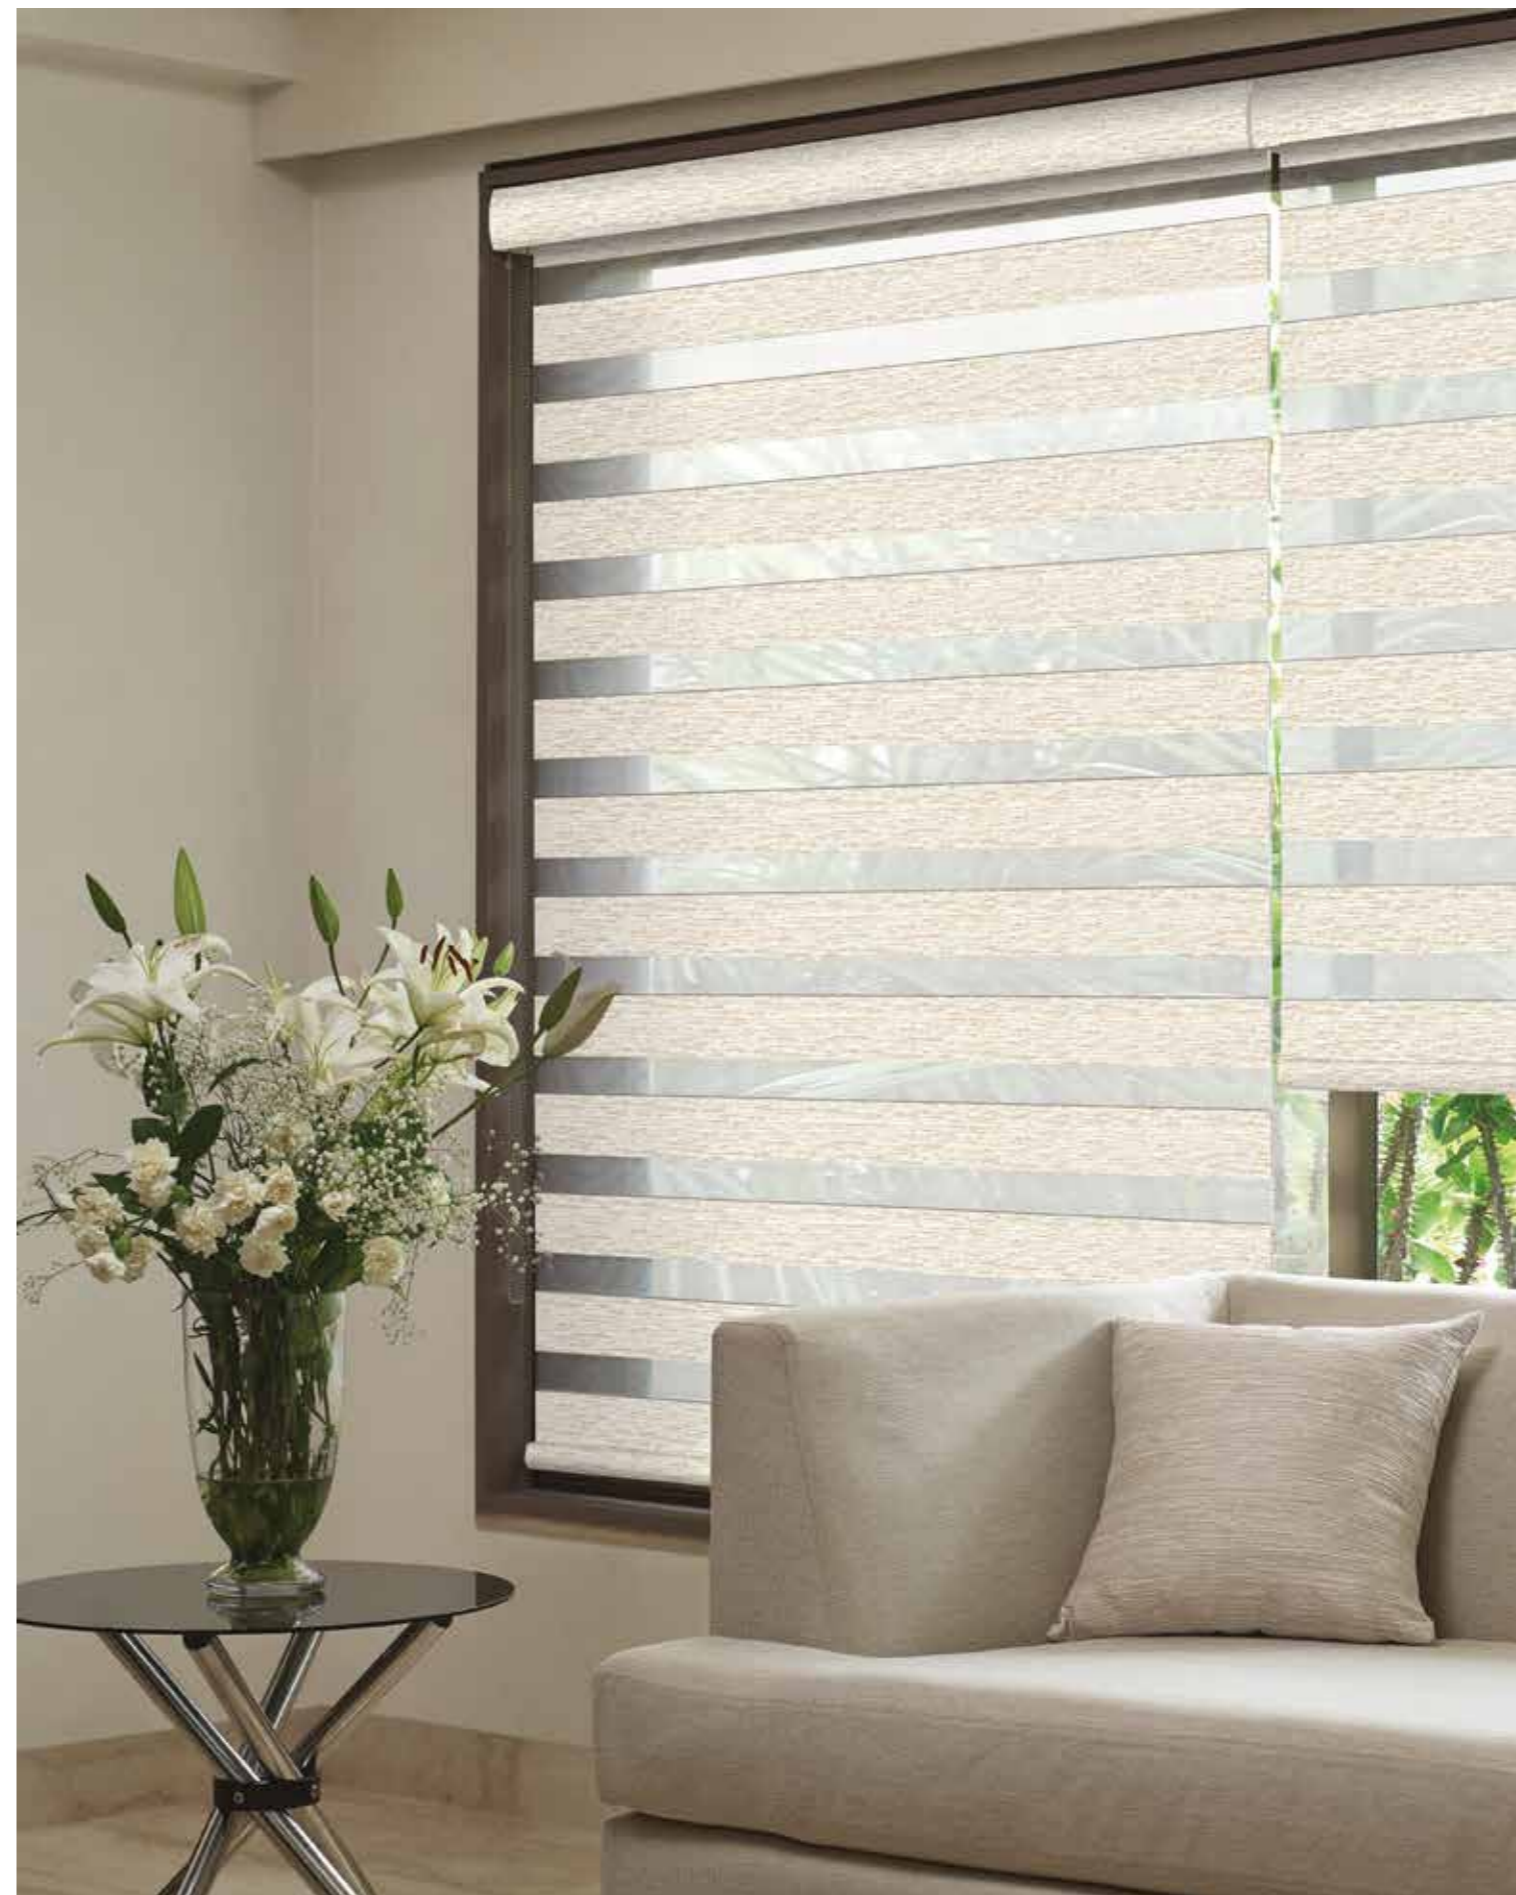

COVERED CASSETTE AND BOTTOM BAR

Many of our ranges can be enhanced with our exclusively designed cassette systems, giving a sleek, cohesive look to your blinds. Depending on the blind collection you select, the top cassette and bottom bar can be available in white, graphite, or fully covered in matching or contrasting fabric.